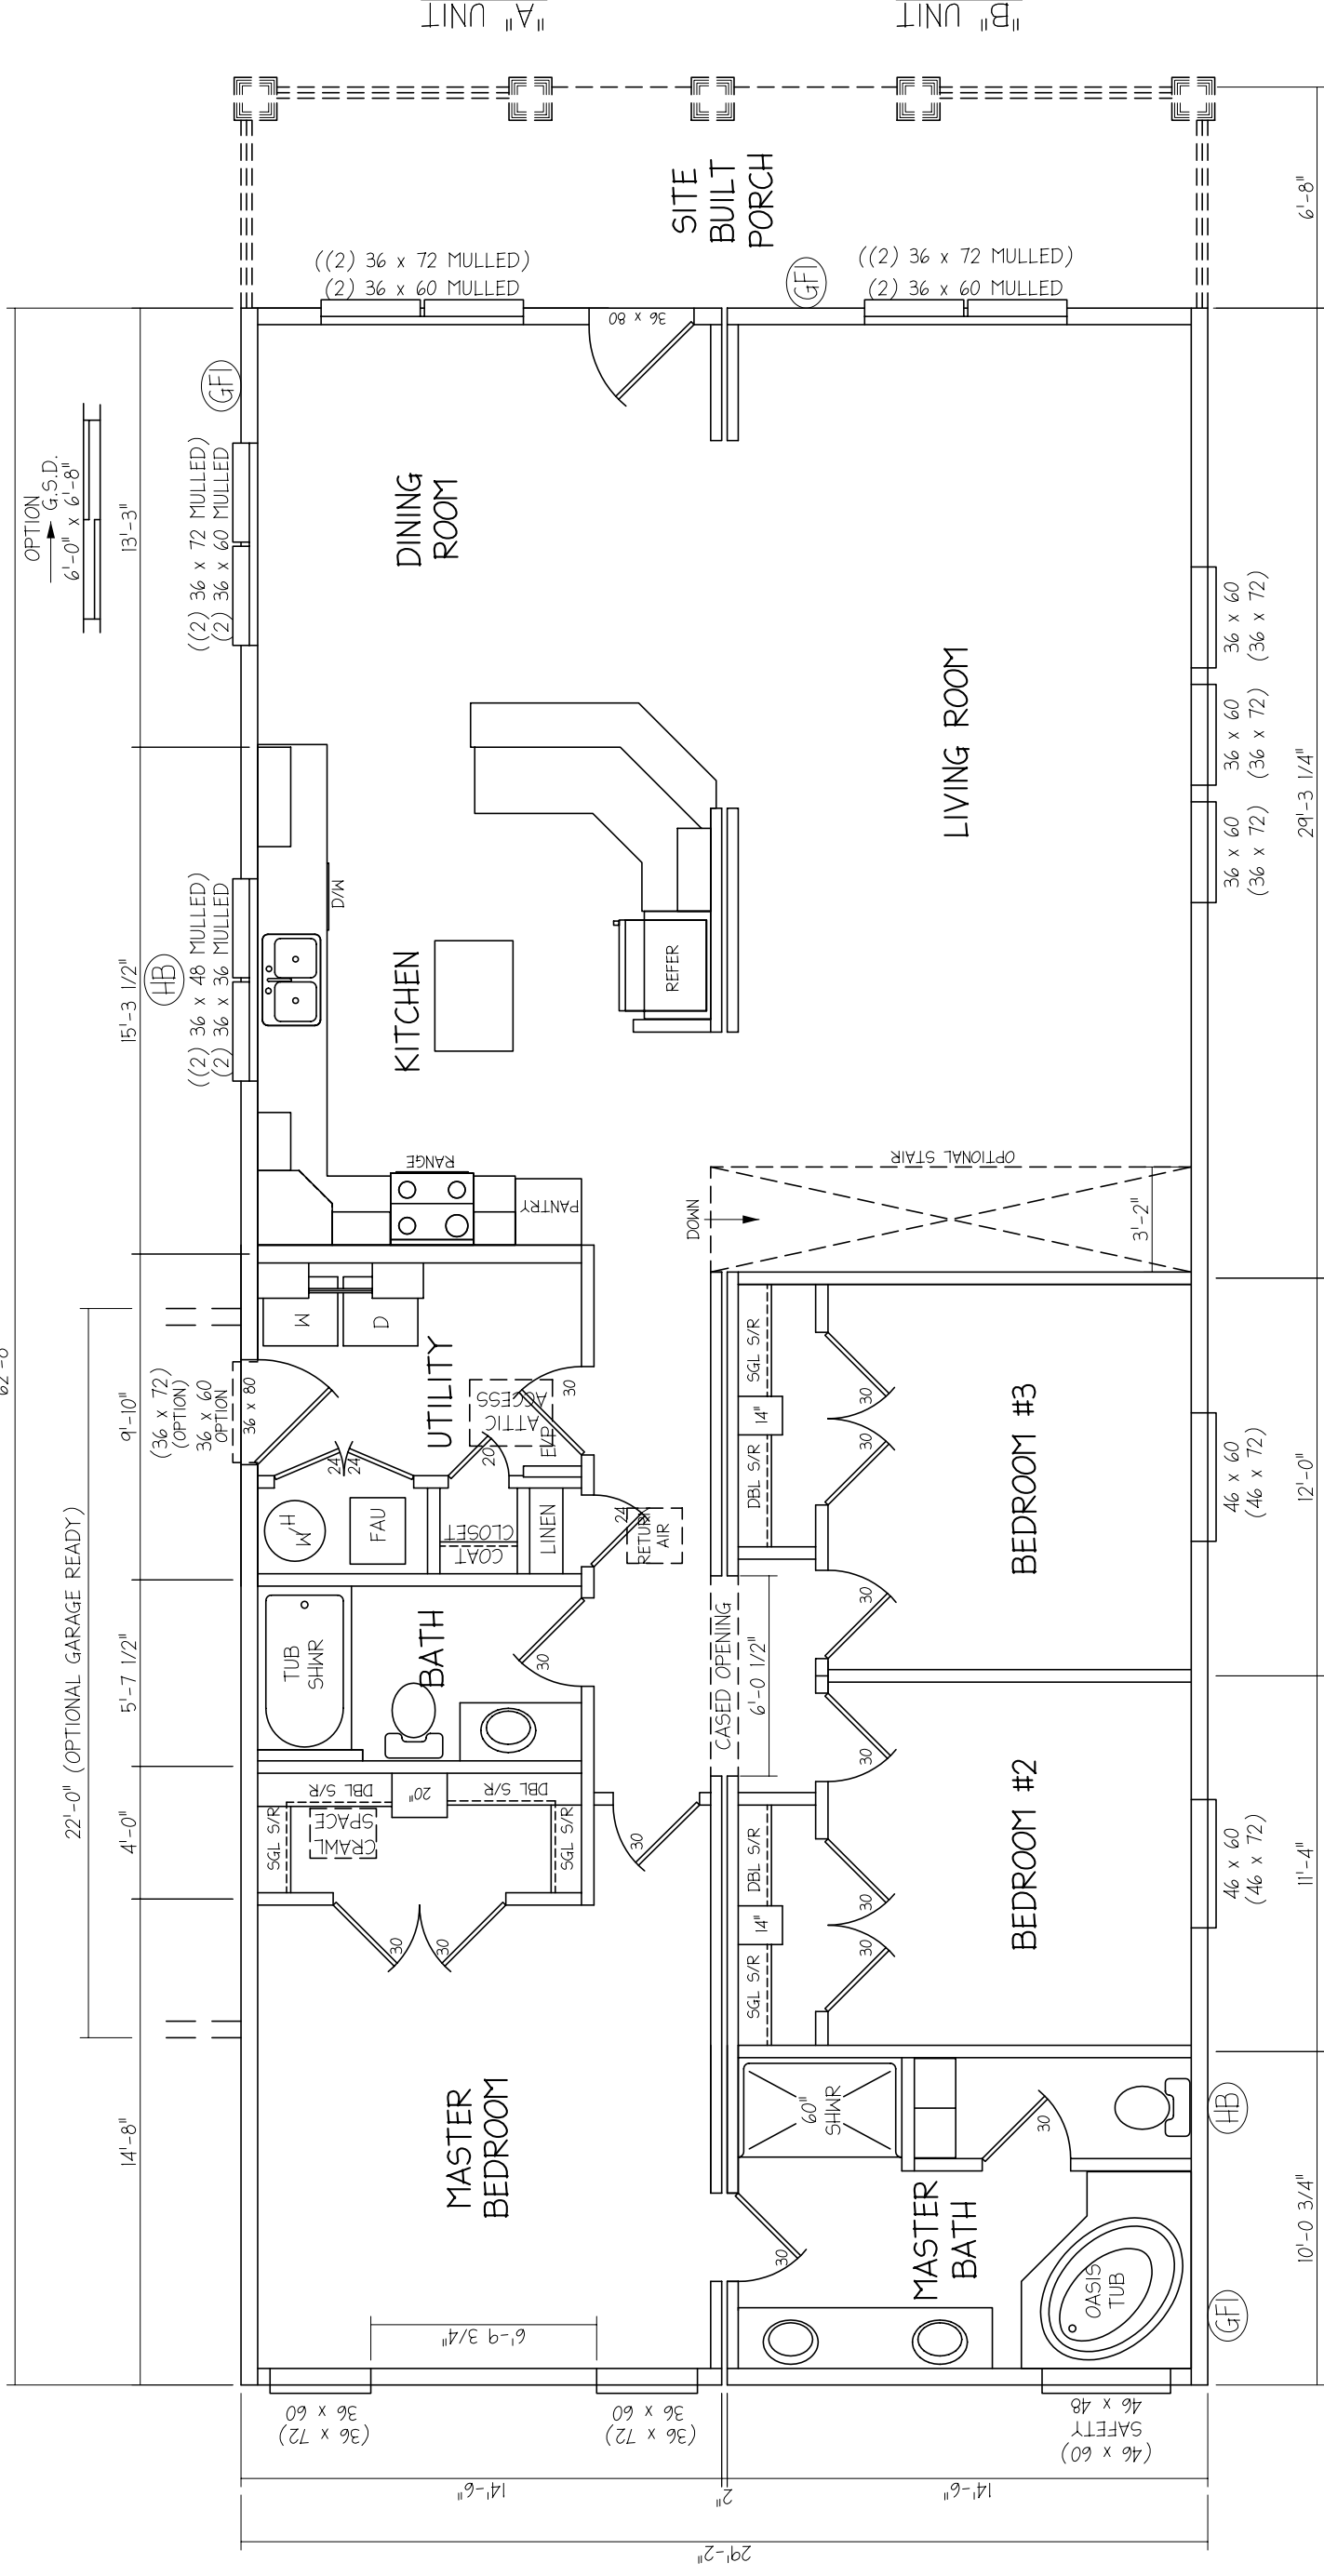

62'-8"

DATE	BY	REVISION	LTR	NAME	DATE	STRUCTURAL	DRAWING TITLE:
				SALES LAYOUT	N/A	N/A	SALES FLOOR PLAN
				SUBMITTAL PACKAGE	N/A	N/A	SCALE: 1/8" = 1'-0"
				PRODUCTION DRAWINGS	N/A	N/A	STATE: XX
				WALLS & CABINET DRAWINGS	N/A	N/A	DATE: 11/10/06
							MODEL: 2R-3062-08-XXXXM
							SHEET: A-1.0