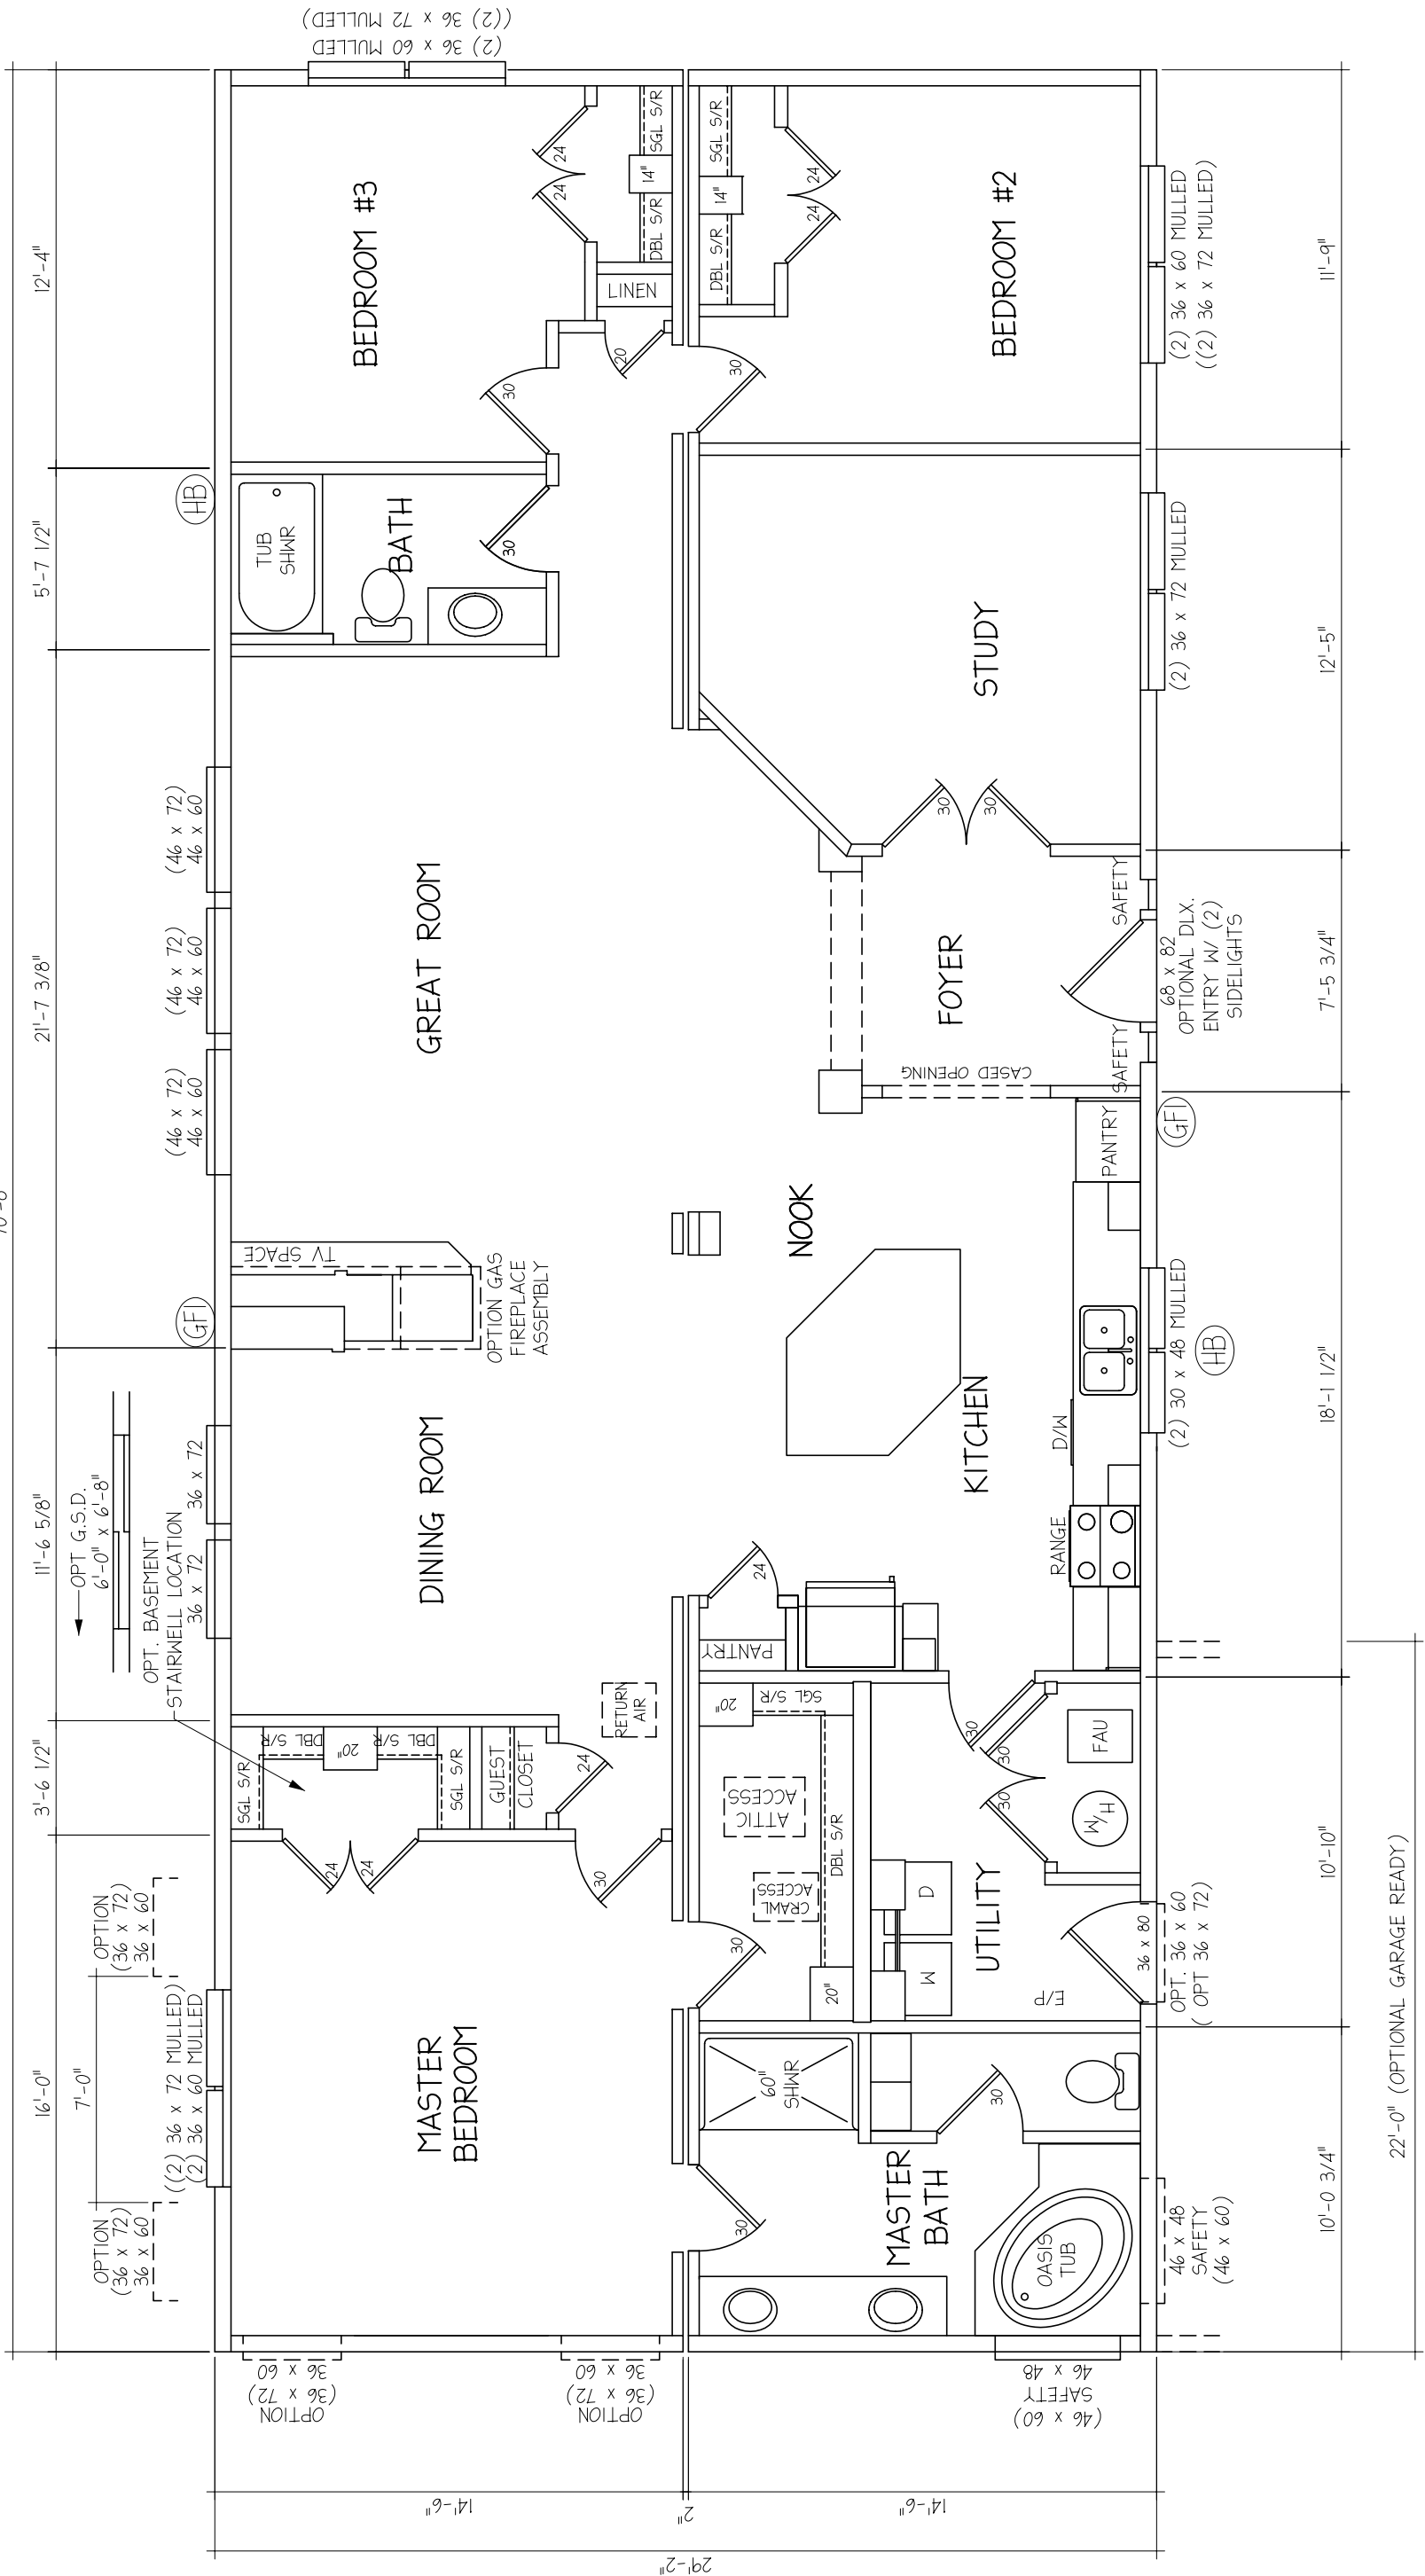

70'-8"

|| A" UNIT
|| B" UNIT

DATE	BY	REVISION	LTR

SALES LAYOUT	STRUCTURAL	DATE	NAME
SALES LAYOUT	N/A	N/A	N/A
SUBMITAL PACKAGE	N/A	N/A	N/A
PRODUCTION DRAWINGS	N/A	N/A	N/A
WALLS & CABINET DRAWINGS	N/A	N/A	N/A

Guerdon
Enterprises, LLC
5556 FEDERAL WAY
BOISE, ID 83716

SCALE:	1/8" = 1'-0"
STATE:	XX
DATE:	11/10/06

DRAWING TITLE:
SALES FLOOR PLAN

MODEL:
2R-3071-09-XXXXM

SHEET:
A-1.0