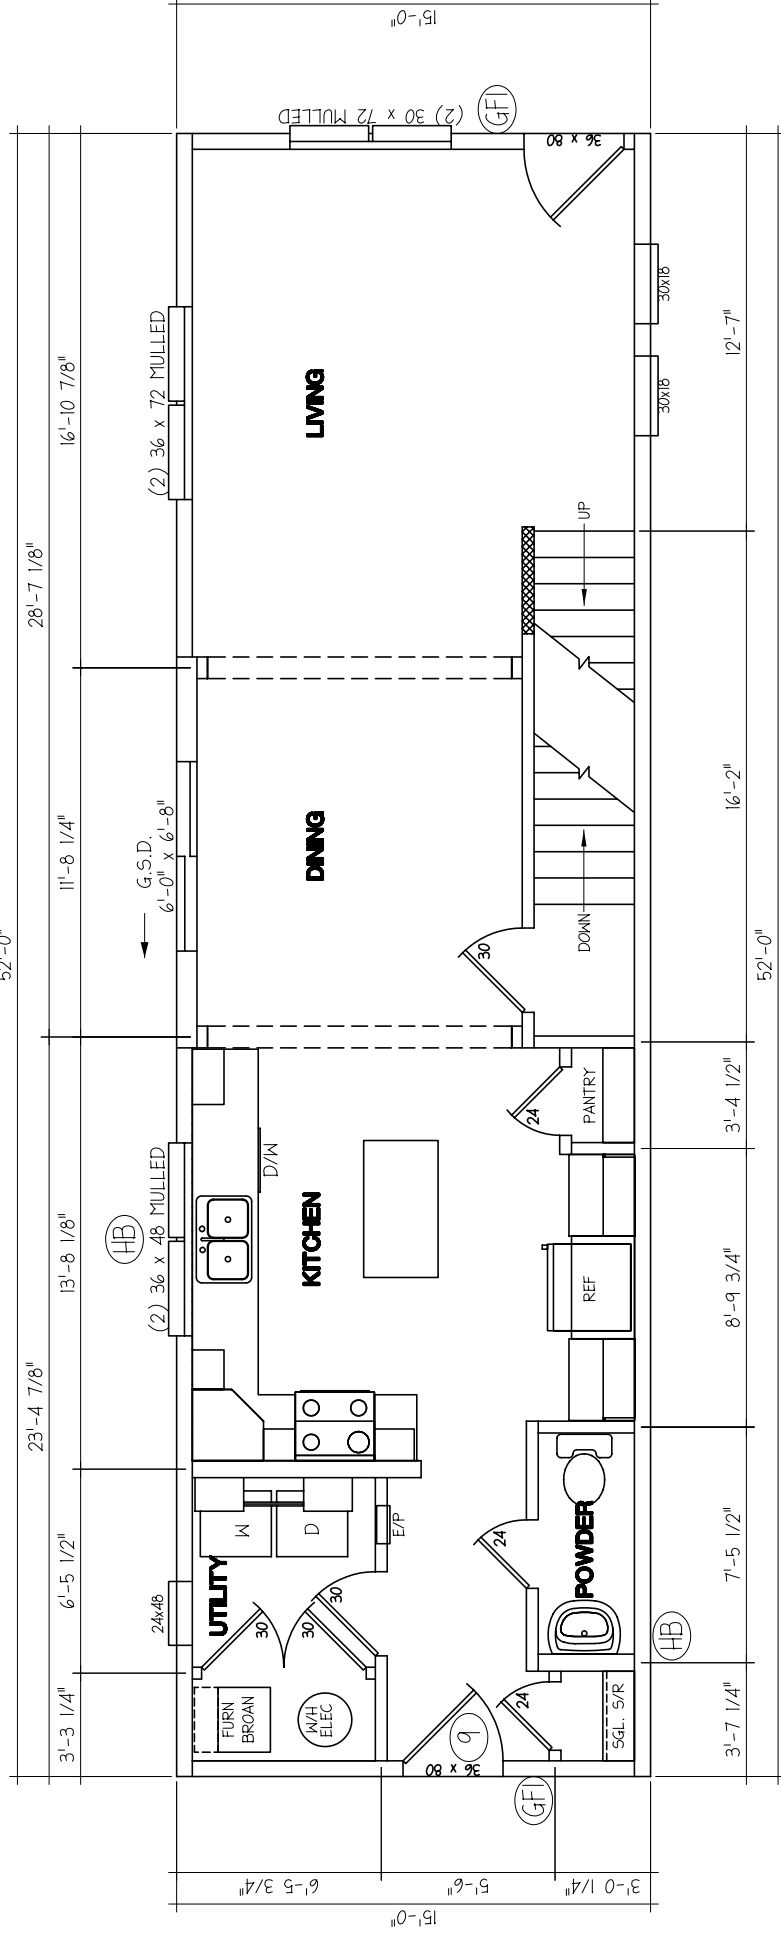

2TS-1552-01 SECOND FLOOR PLAN

3/16"=1'-0" (780 sf THIS FLOOR)

9-25-06

2TS-1552-01 FIRST FLOOR PLAN

3/16"=1'-0" (780 sf THIS FLOOR)

9-25-06

DATE	BY	REVISION	LTR	NAME	DATE	STRUCTURAL	SALES LAYOUT	SALES TITLE:
				N/A	N/A	N/A	N/A	SALES FLOOR PLAN
				N/A	N/A	N/A	N/A	
				N/A	N/A	N/A	N/A	
				N/A	N/A	N/A	N/A	
				N/A	N/A	N/A	N/A	

SCALE:	1/8"=1'-0"	DRAWING TITLE:	SALES FLOOR PLAN
STATE:	XX	MODEL:	2TS-1552-01-XXXXM
DATE:	11/10/06	SHEET:	A-1.0

5556 FEDERAL WAY BOISE, ID 83716	